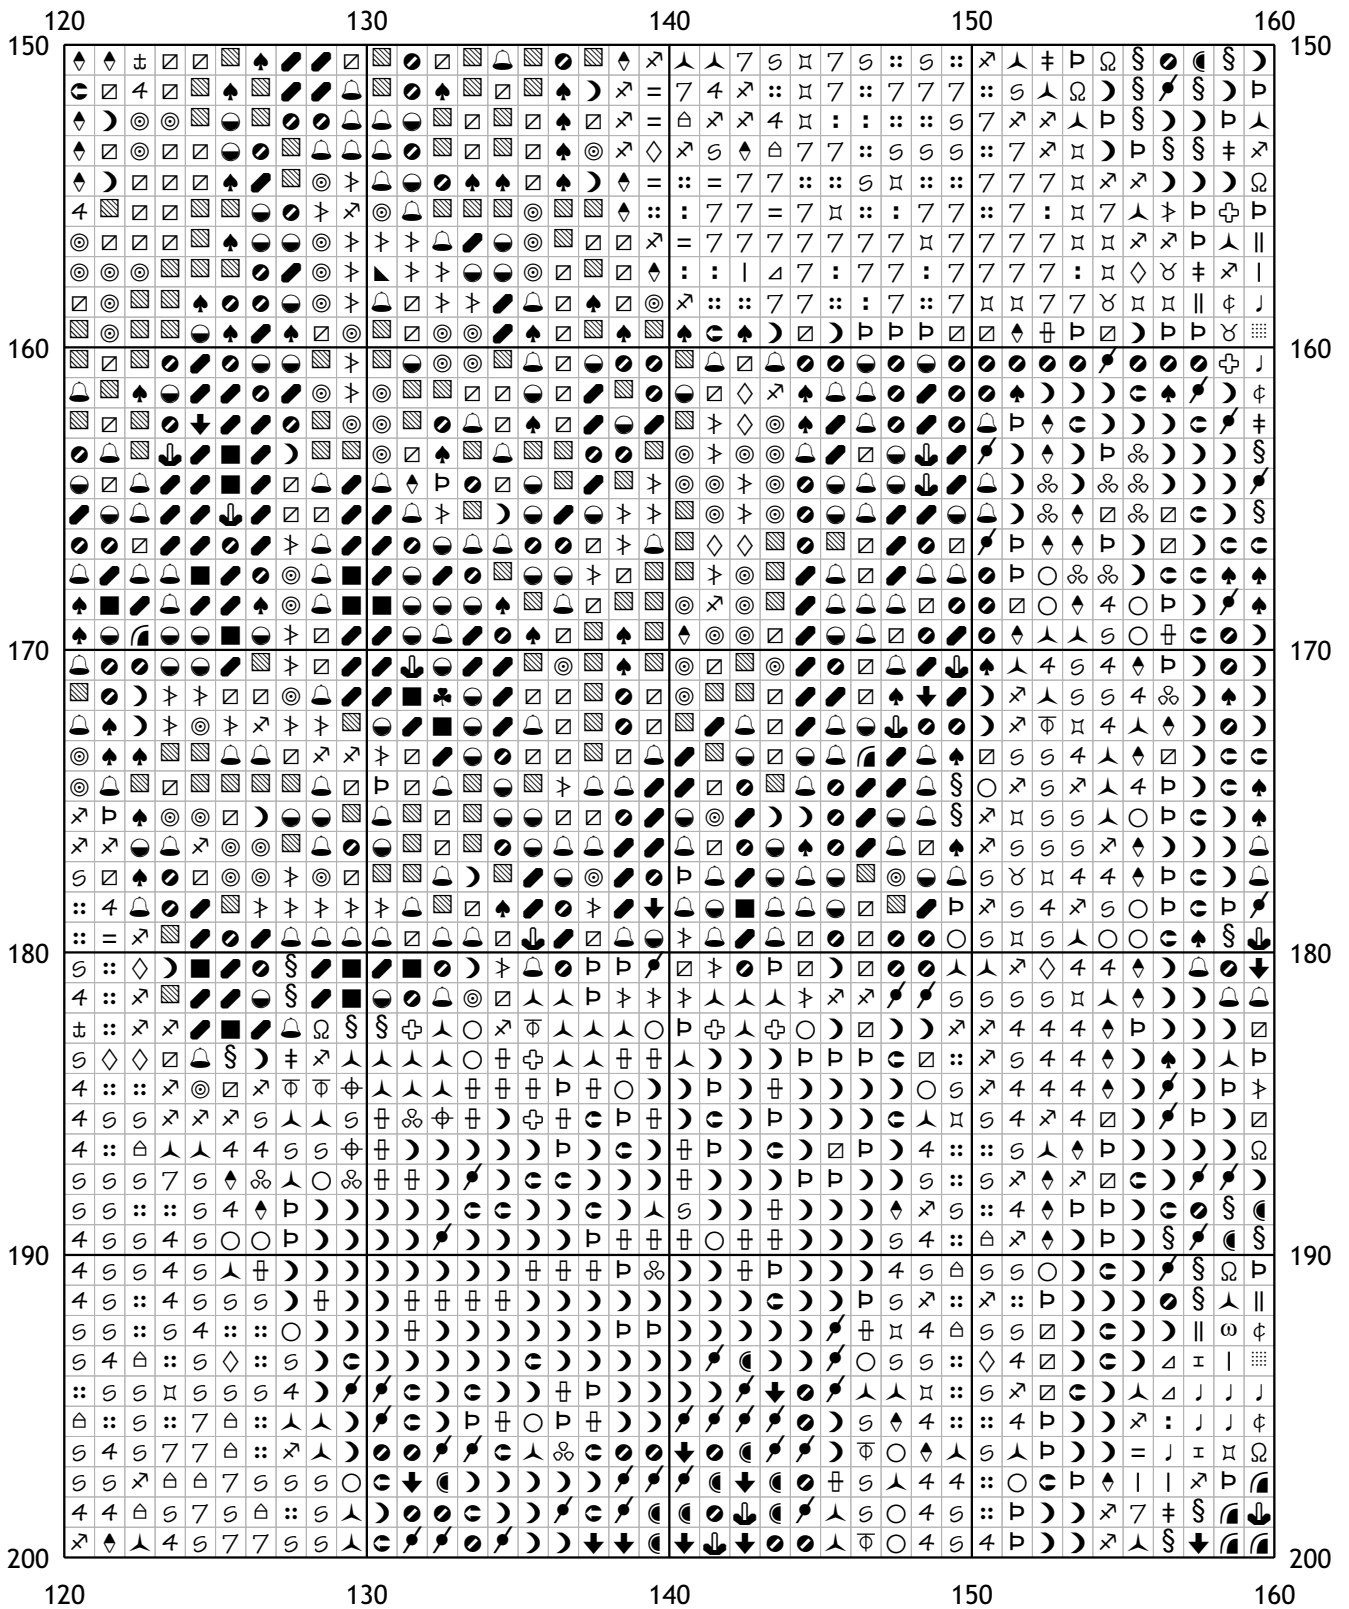

80	90	100	110	120	
150						
160						
170						
180						
190						
200						
	80	90	100	110	120