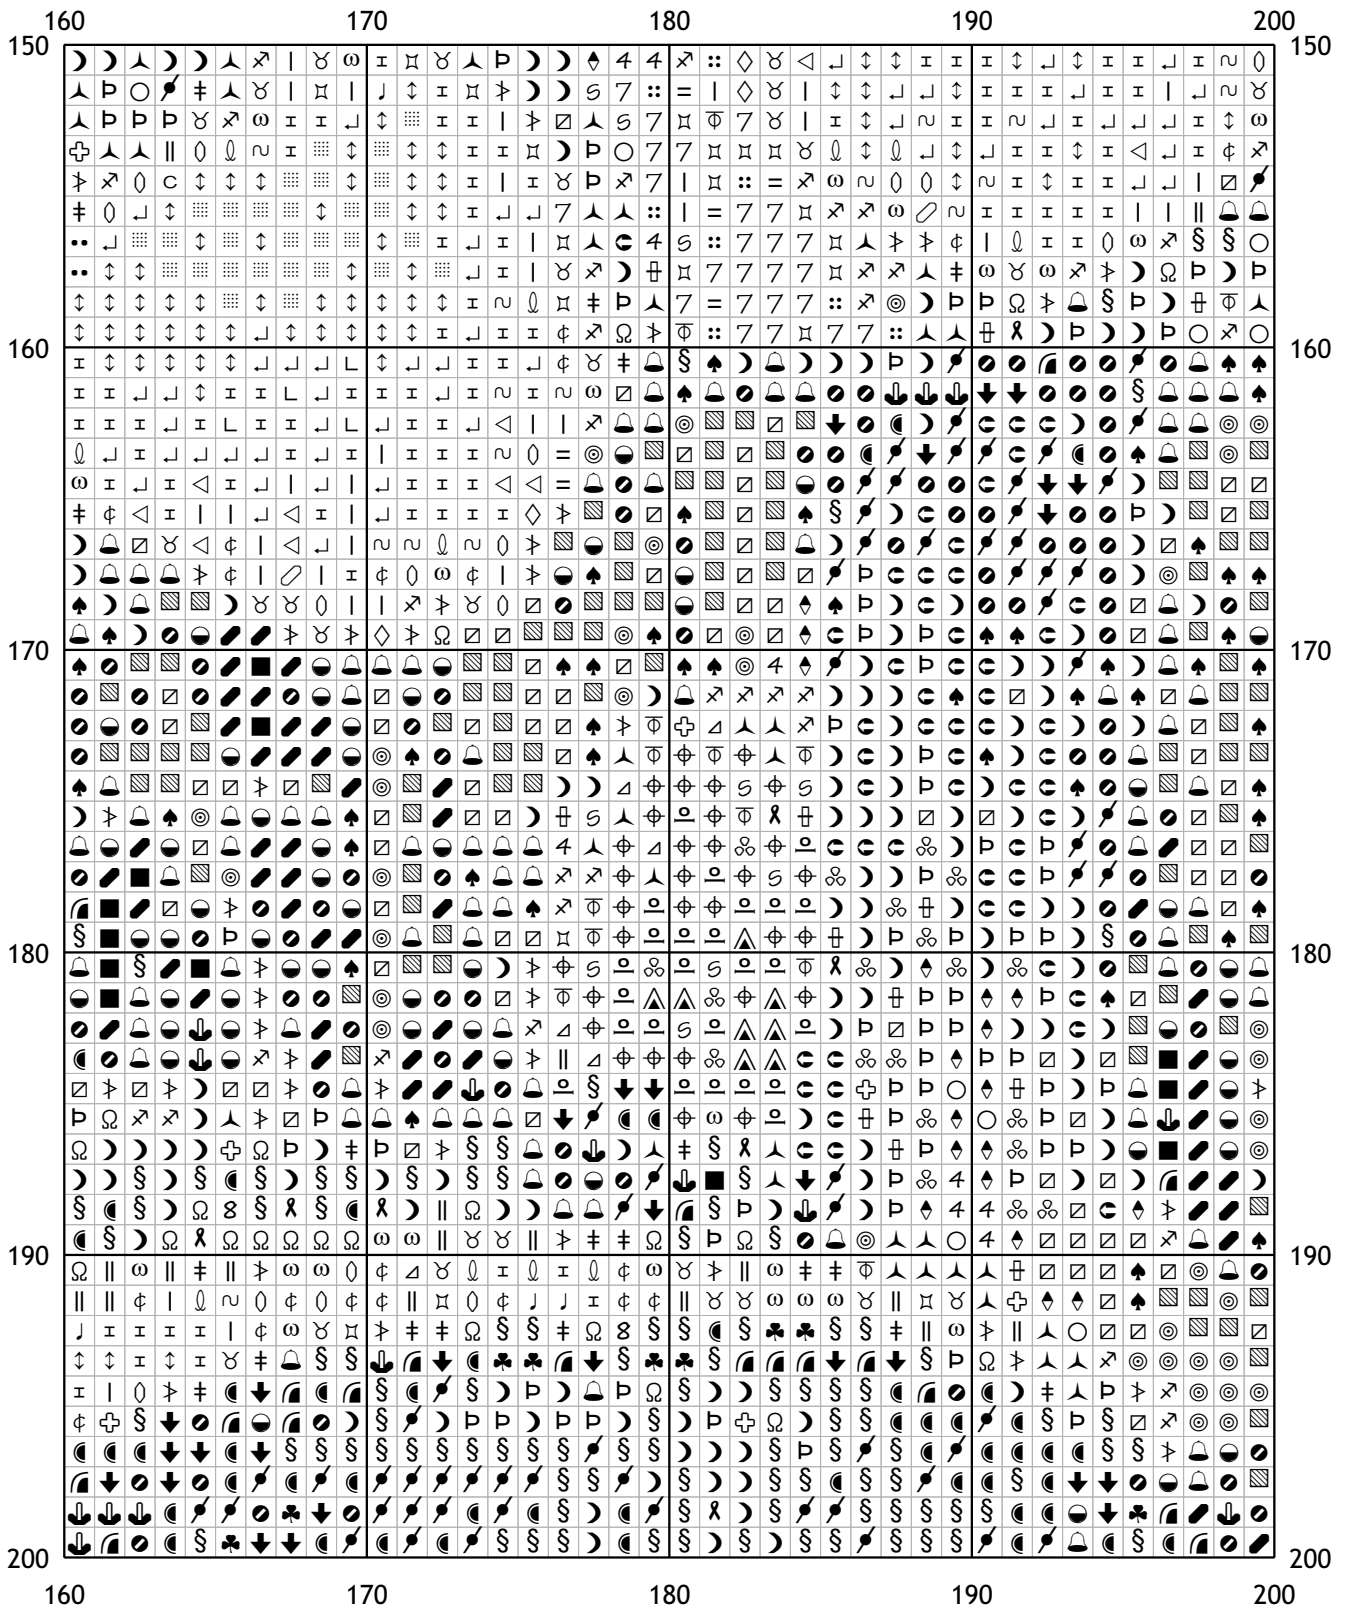

160	170	180	190	200
0				0
10				10
20				20
30				30
40				40
50				50
160	170	180	190	200

Cross-stitch chart grid with coordinates 200-240 and 0-50. The grid is filled with symbols representing stitch directions. The symbols include vertical lines, diagonal lines (\ and /), crosses, and other geometric shapes. The grid is bounded by coordinates 200, 210, 220, 230, 240 on the horizontal axis and 0, 10, 20, 30, 40, 50 on the vertical axis.

240	250	260	270	280
100	100	100	100	100
110	110	110	110	110
120	120	120	120	120
130	130	130	130	130
140	140	140	140	140
150	150	150	150	150
240	250	260	270	280

40	50	60	70	80
150	160	170	180	190
200	190	180	170	160
40	50	60	70	80

	80	90	100	110	120	
150						
160						
170						
180						
190						
200						
	80	90	100	110	120	

200	40	50	60	70	80	200
210						210
220						220
230						230
240						240
250	40	50	60	70	80	250

	80	90	100	110	120	
200						
210						
220						
230						
240						
250						
	80	90	100	110	120	