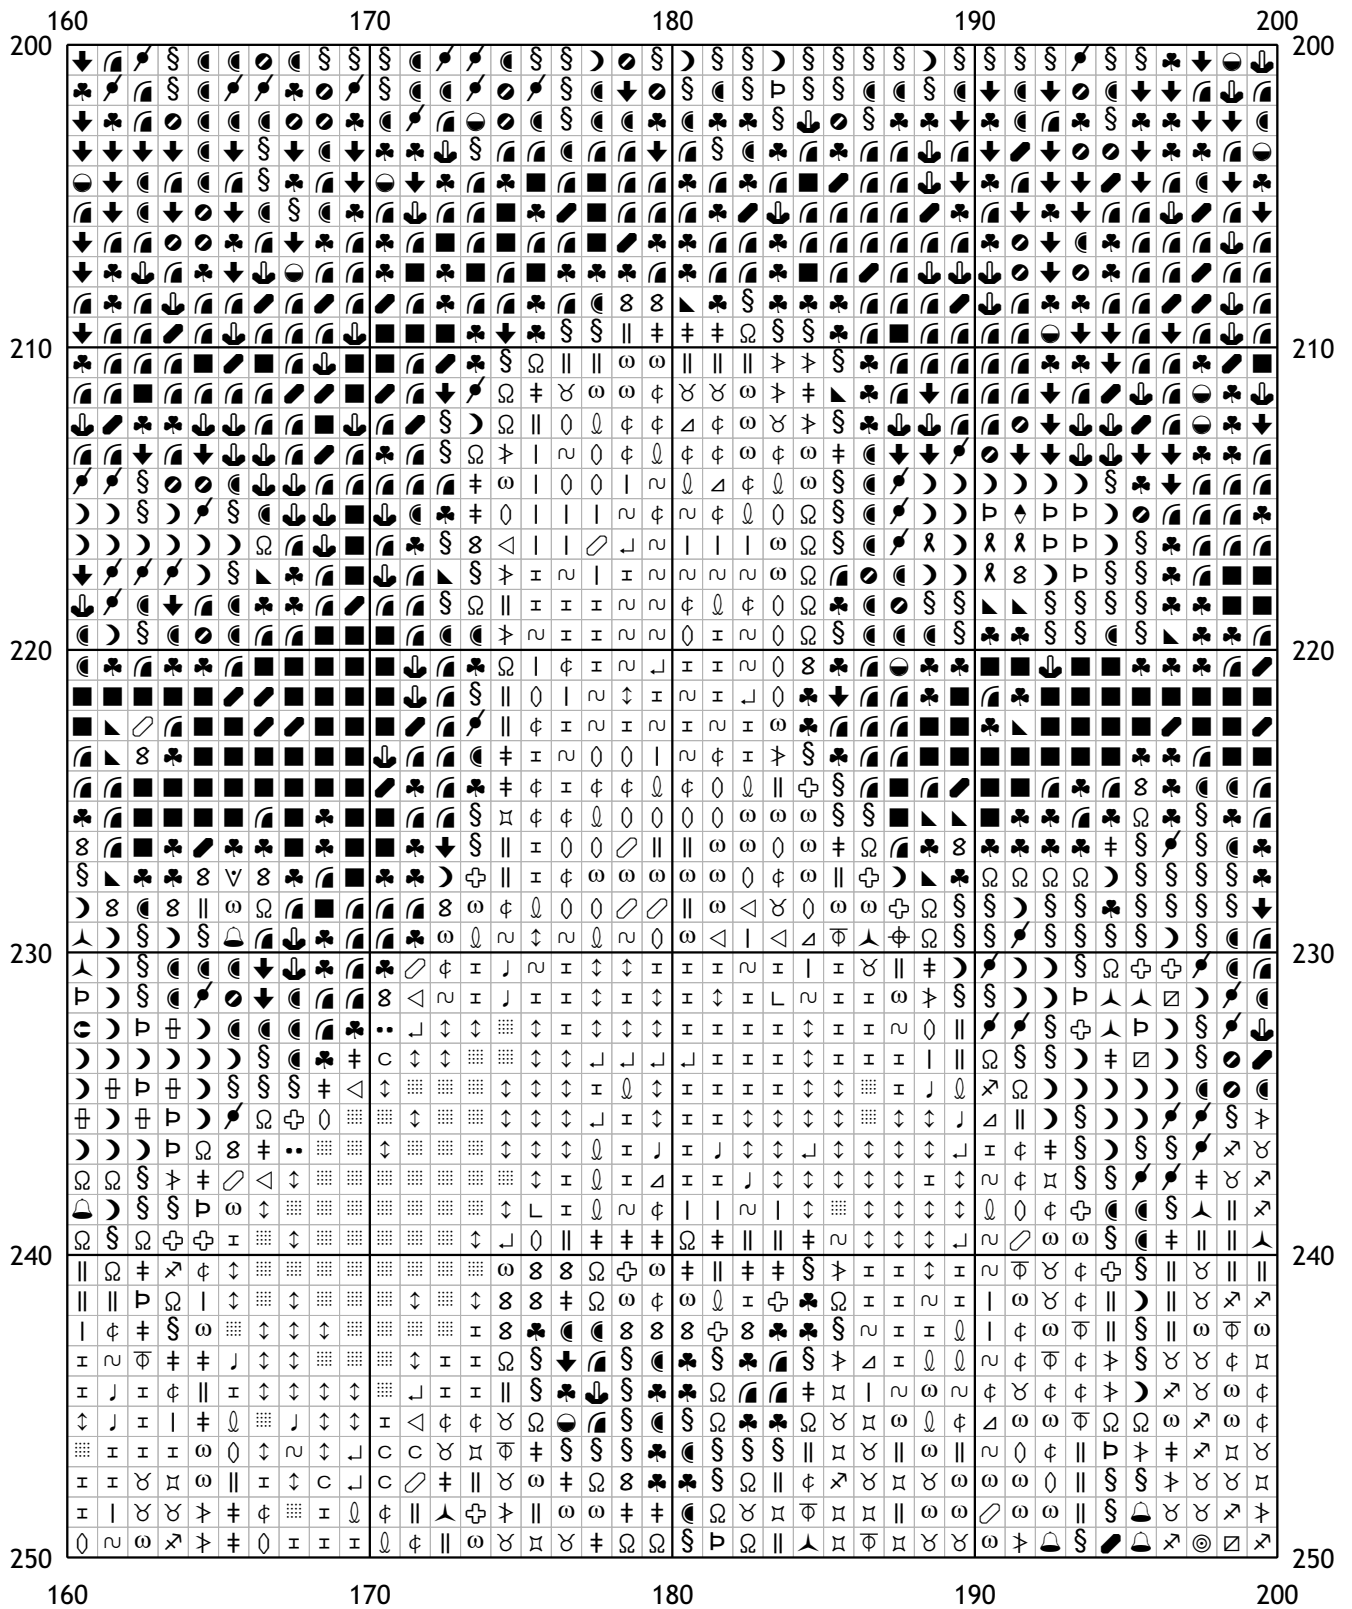

120	130	140	150	160
200	200	200	200	200
210	210	210	210	210
220	220	220	220	220
230	230	230	230	230
240	240	240	240	240
250	250	250	250	250
120	130	140	150	160