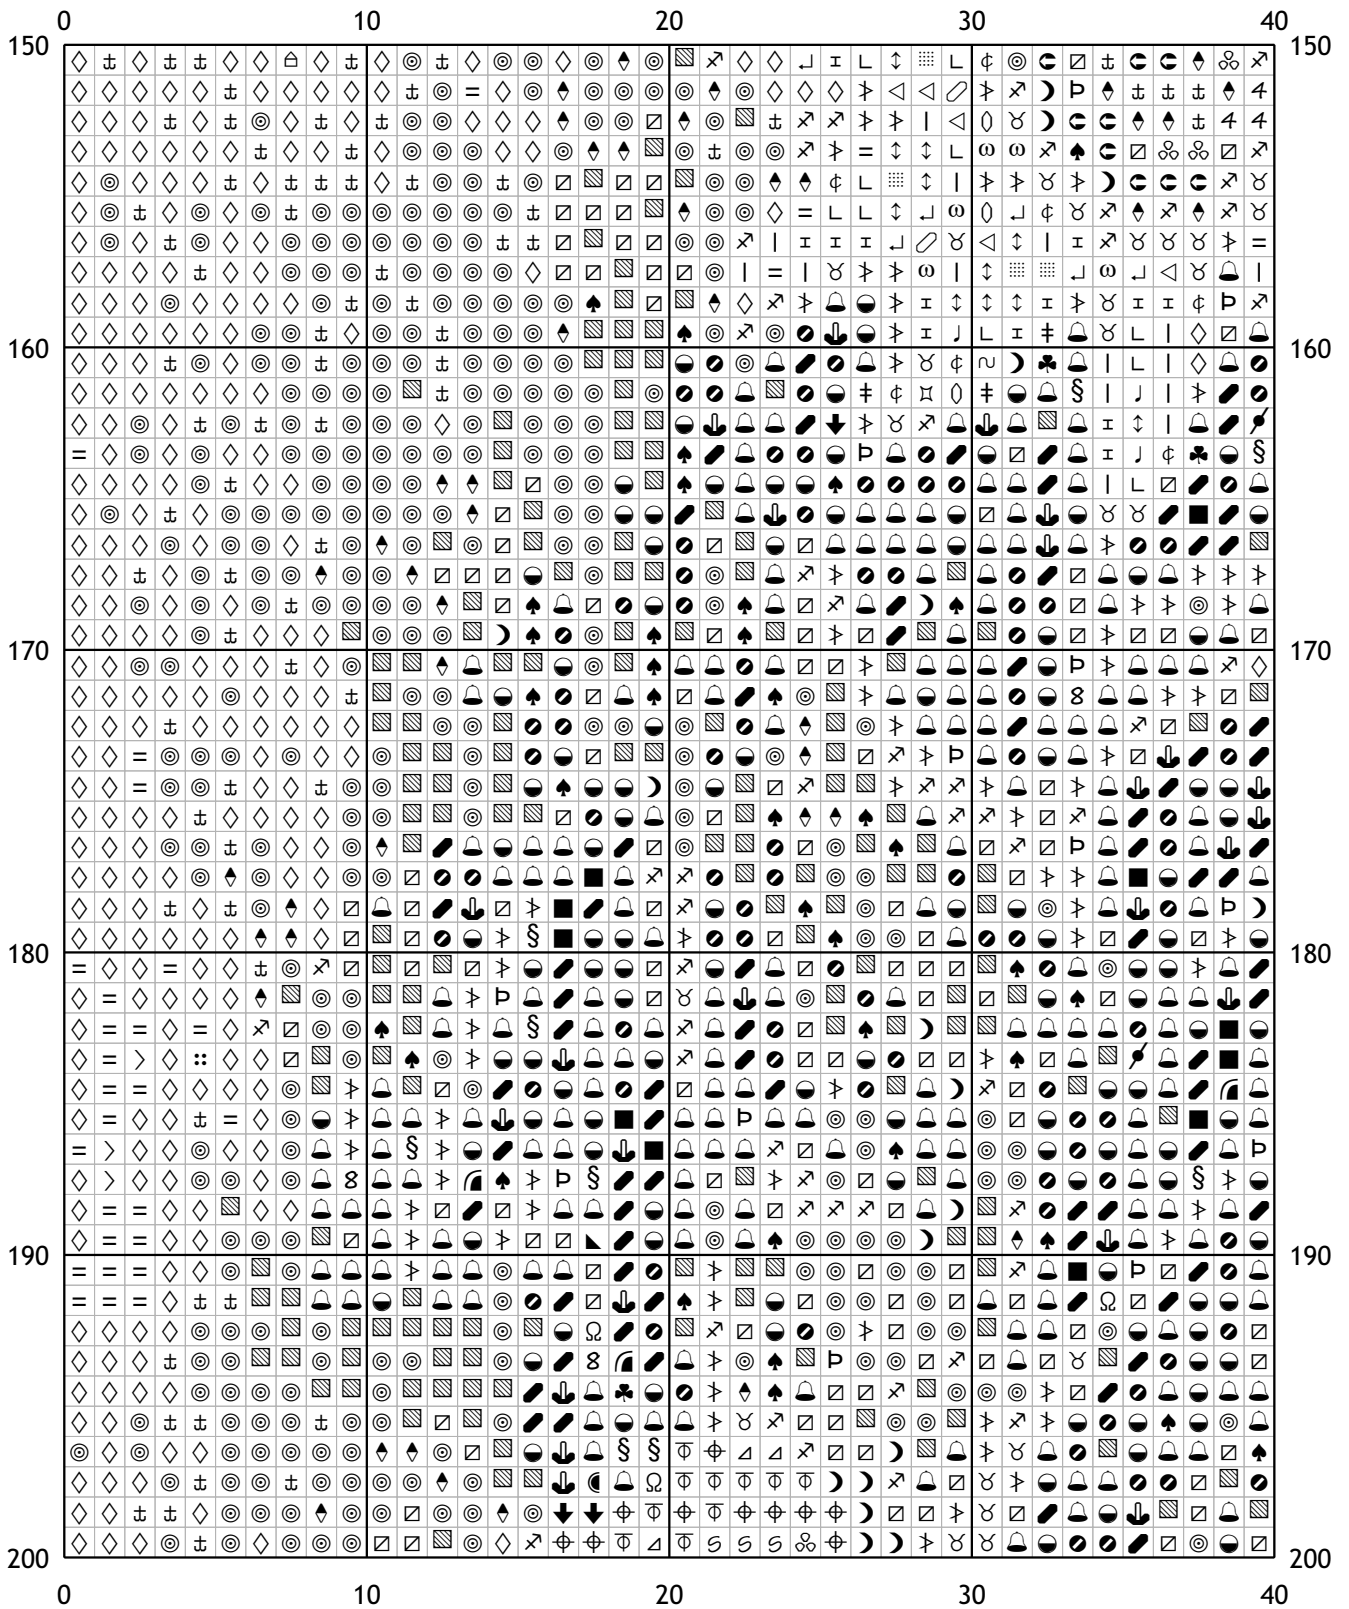

240	250	260	270	280
100	100	100	100	100
110	110	110	110	110
120	120	120	120	120
130	130	130	130	130
140	140	140	140	140
150	150	150	150	150
240	250	260	270	280