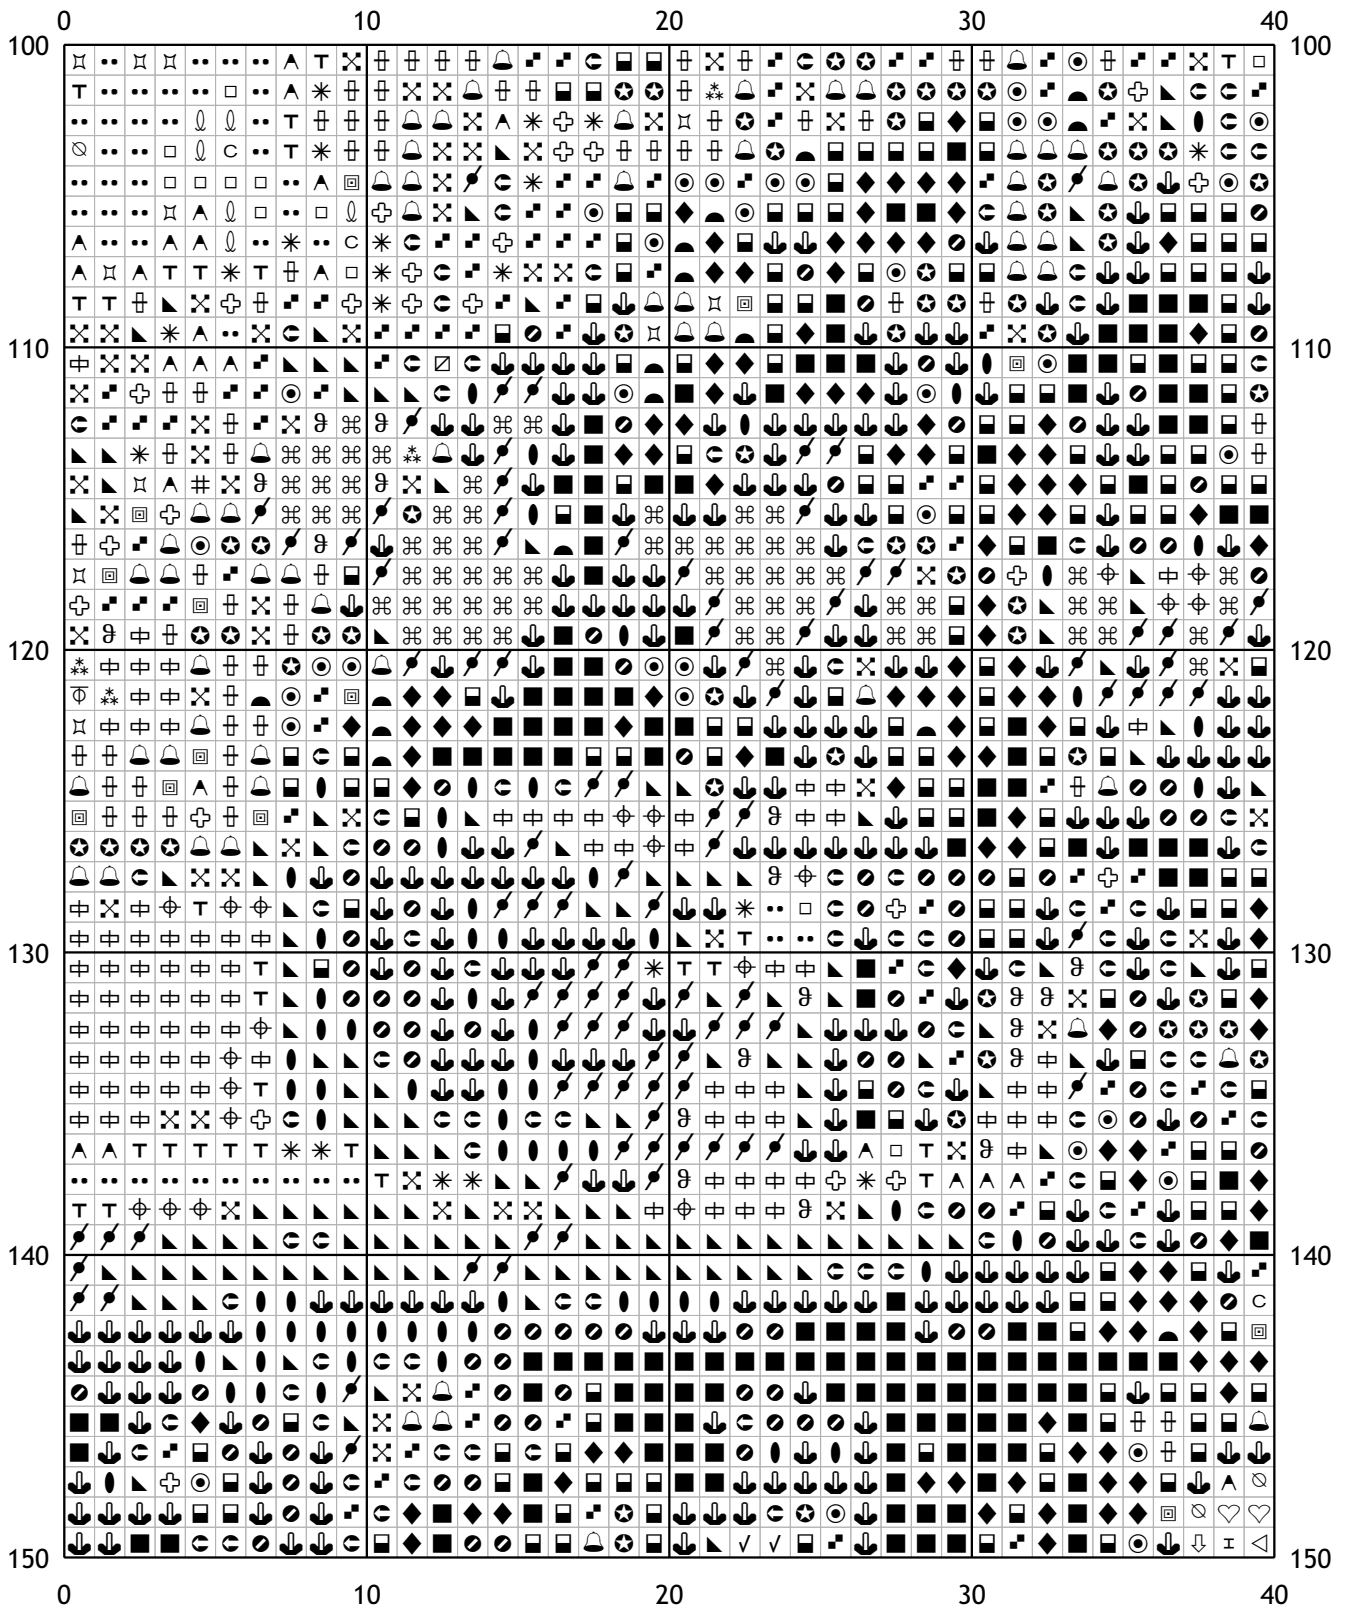

40x40 grid of symbols for cross-stitching pattern. Columns and rows are numbered 0-40. Symbols include hearts, stars, and various geometric shapes.

40	50	60	70	80
0	0	0	0	0
10	10	10	10	10
20	20	20	20	20
30	30	30	30	30
40	40	40	40	40
50	50	50	50	50
40	50	60	70	80

120	130	140	150	160
50				50
60				60
70				70
80				80
90				90
100				100
120	130	140	150	160

	240	250	260	270	280	
50	[Cross-stitch grid for row 50]					50
60	[Cross-stitch grid for row 60]					60
70	[Cross-stitch grid for row 70]					70
80	[Cross-stitch grid for row 80]					80
90	[Cross-stitch grid for row 90]					90
100	[Cross-stitch grid for row 100]					100
	240	250	260	270	280	