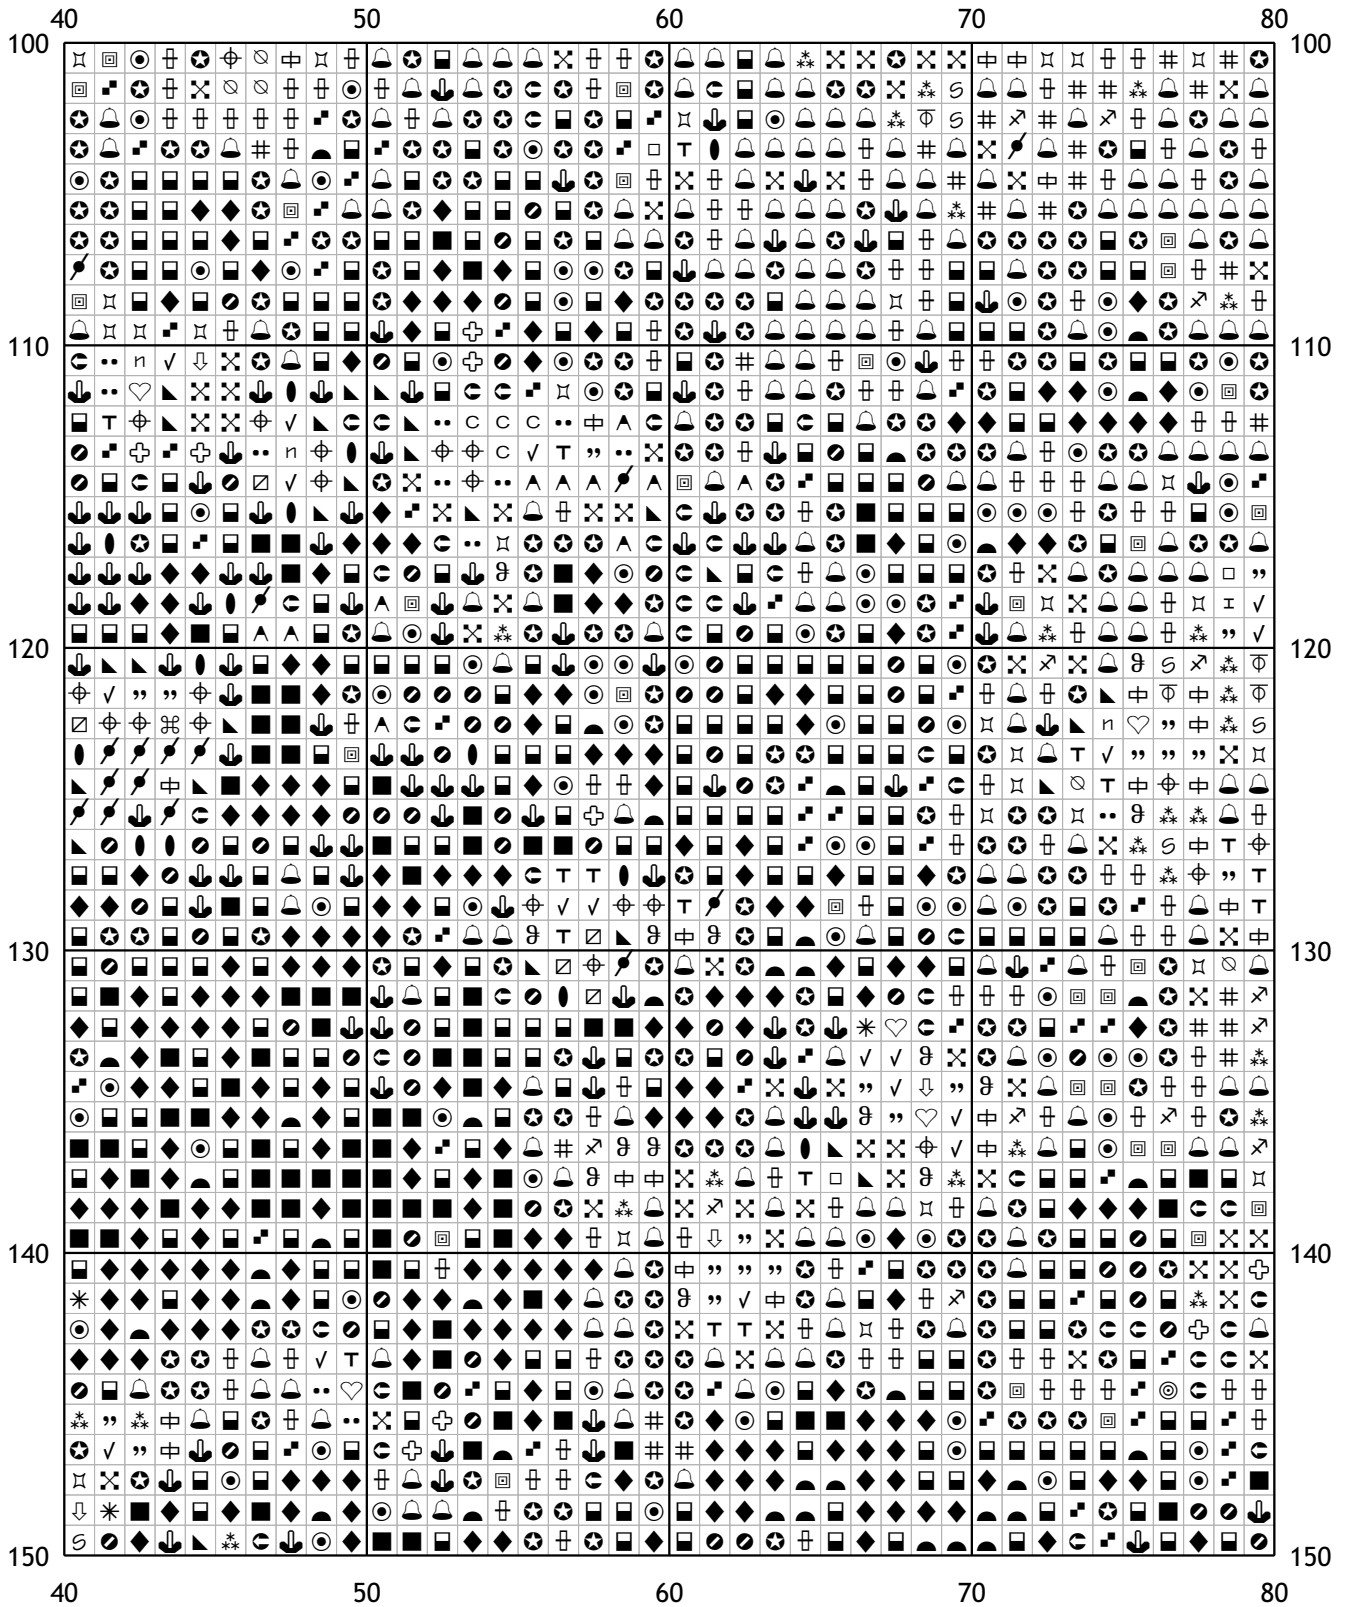

40x40 grid of symbols for cross-stitching pattern. Columns and rows are numbered 0-40. Symbols include hearts, stars, and various geometric shapes.

40	50	60	70	80
0	0	0	0	0
10	10	10	10	10
20	20	20	20	20
30	30	30	30	30
40	40	40	40	40
50	50	50	50	50
40	50	60	70	80

120	130	140	150	160
50				50
60				60
70				70
80				80
90				90
100				100
120	130	140	150	160

	240	250	260	270	280	
50	[Cross-stitch grid for row 50]					50
60	[Cross-stitch grid for row 60]					60
70	[Cross-stitch grid for row 70]					70
80	[Cross-stitch grid for row 80]					80
90	[Cross-stitch grid for row 90]					90
100	[Cross-stitch grid for row 100]					100
	240	250	260	270	280	