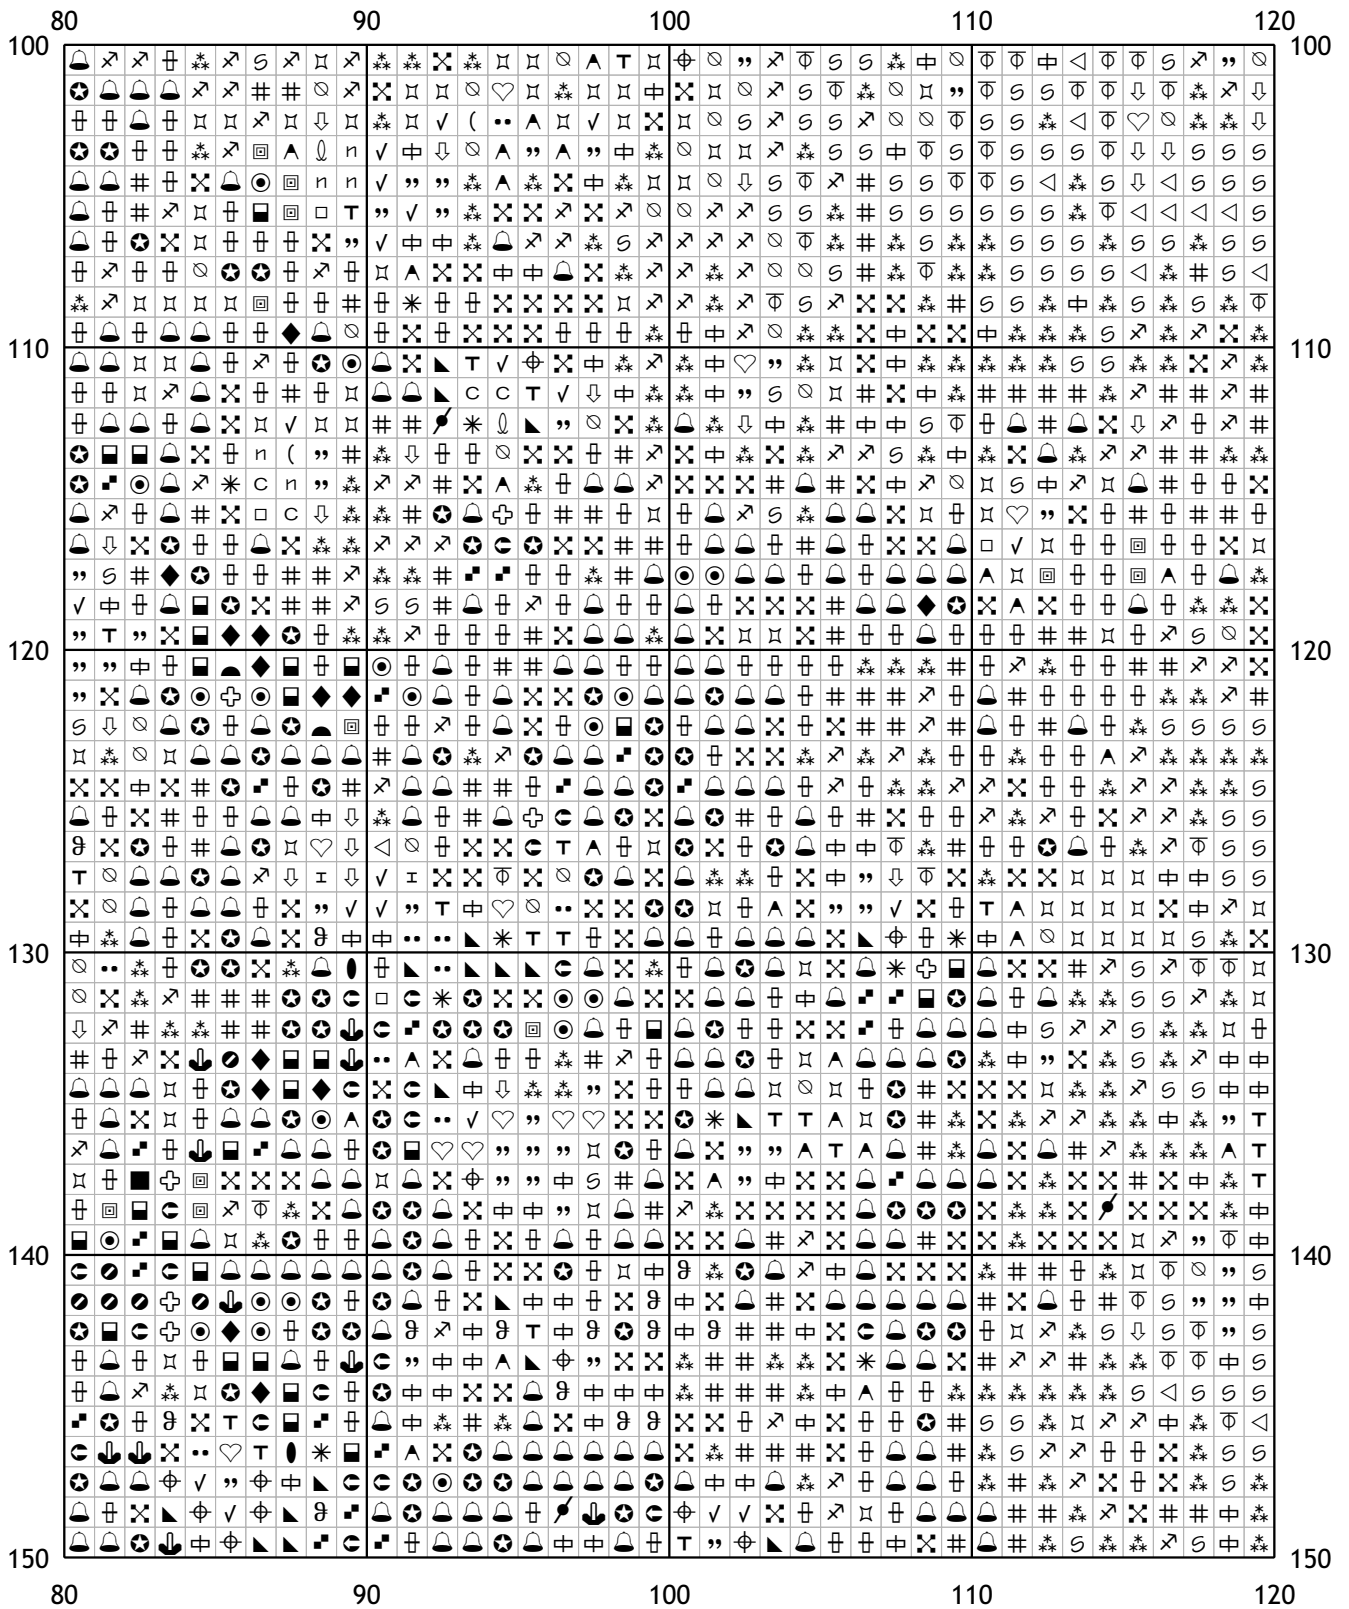

40x40 grid of symbols for cross-stitching pattern. Columns and rows are numbered 0-40. Symbols include hearts, stars, and various geometric shapes.

40	50	60	70	80
0	0	0	0	0
10	10	10	10	10
20	20	20	20	20
30	30	30	30	30
40	40	40	40	40
50	50	50	50	50
40	50	60	70	80

120	130	140	150	160
50				50
60				60
70				70
80				80
90				90
100				100
120	130	140	150	160

	240	250	260	270	280	
50	[Cross-stitch grid for row 50]					50
60	[Cross-stitch grid for row 60]					60
70	[Cross-stitch grid for row 70]					70
80	[Cross-stitch grid for row 80]					80
90	[Cross-stitch grid for row 90]					90
100	[Cross-stitch grid for row 100]					100
	240	250	260	270	280	